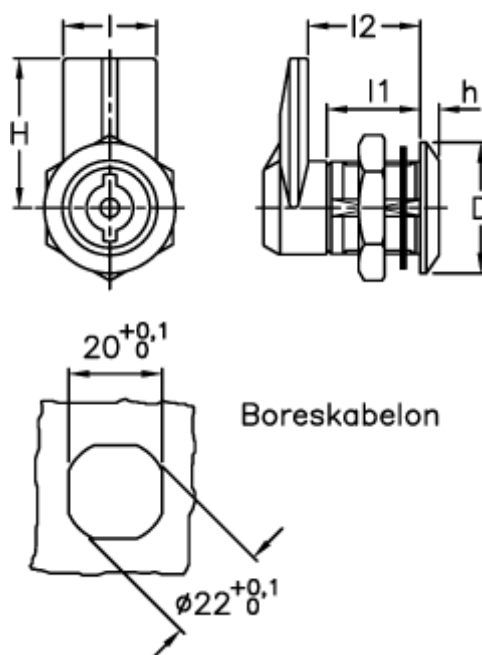

Data Sheet

Article number: 2310421397

Description: E+G Latch w/recessed key
CQT/A-32-32 AE-V0

Measures

D = 28

H = 32

h = 4

l = 20

l1 = 20

l2 = 32